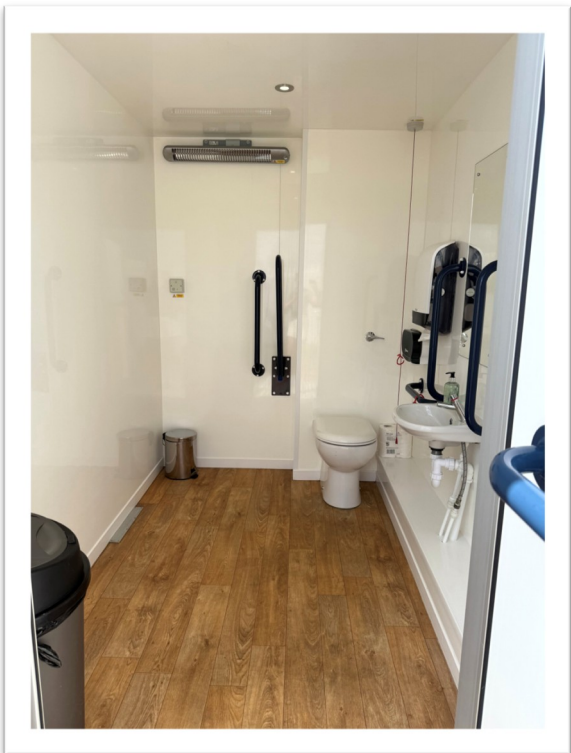

Ultimate Luxury Mobile Disabled Toilet Unit

The Luxury Disabled unit is a fully self contained luxury unit. It can also be plumbed into the mains drainage system on request.

- This unit consists of:
- One ceramic sink and toilet
 - Hot running water
 - Mirrors
 - Automatic air fresheners
 - Emergency assistance alarm
 - Lighting
 - Internal disability support bars
 - Optional baby change table
 - Supplied fully stocked with toilet rolls and hand towels, luxury hand soap
 - 1x 16amp power supply required

- Dimensions:
- Length: 2.9m
 - Width: 2.2m
 - Height: 2.7m
 - Ramp Length: 2m